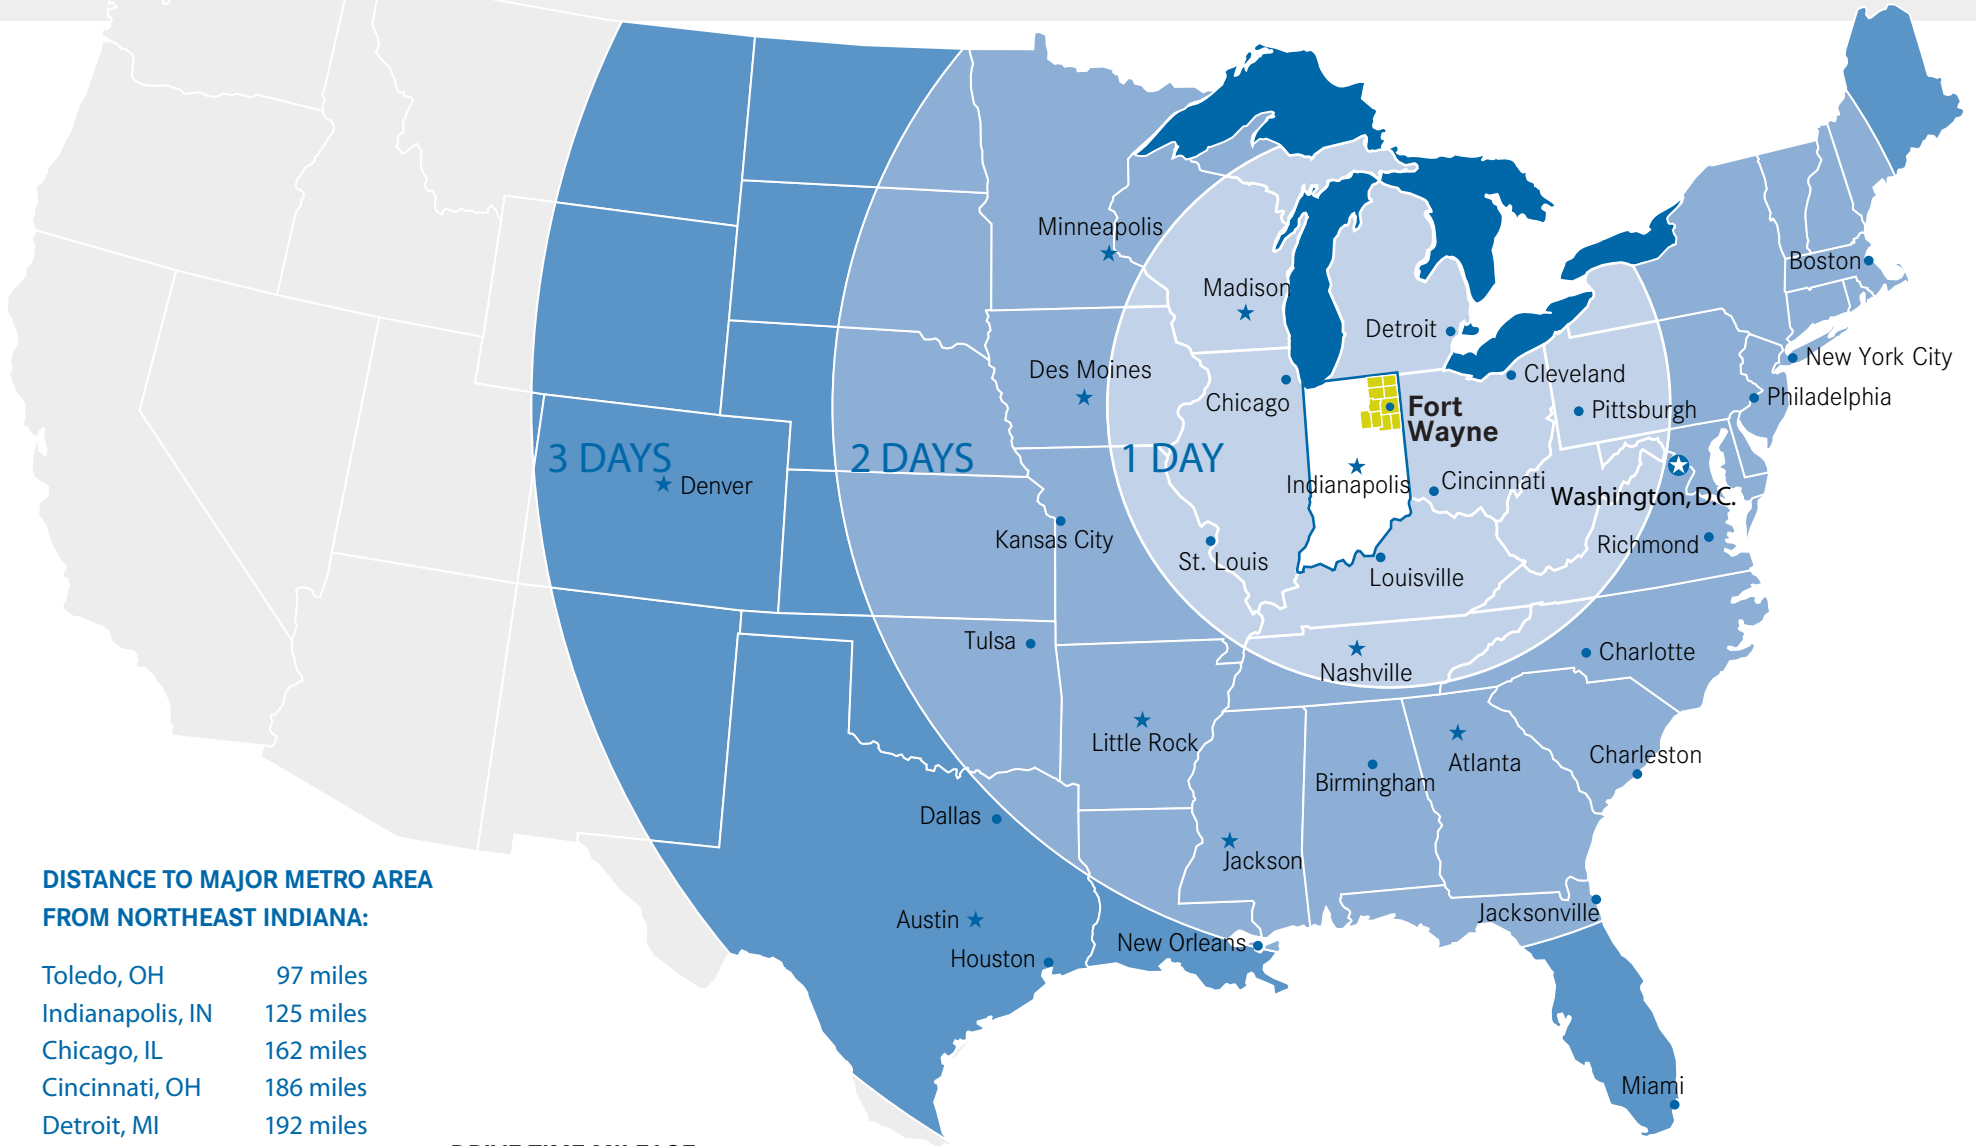

DRIVE TIME RINGS

from Northeast Indiana

200 East Main Street, Suite 910, Fort Wayne, Indiana 46802
877.469.3469 | Dale@NEIndiana.com | NEIndiana.com

DISTANCE TO MAJOR METRO AREA FROM NORTHEAST INDIANA:

Toledo, OH	97 miles
Indianapolis, IN	125 miles
Chicago, IL	162 miles
Cincinnati, OH	186 miles
Detroit, MI	192 miles
Cleveland, OH	203 miles
Pittsburgh, PA	317 miles
St. Louis, MO	370 miles
New York, NY	644 miles

DRIVE TIME MILEAGE

1 Day = 450 miles
2 Days = 900 miles
3 Days = 1350 miles