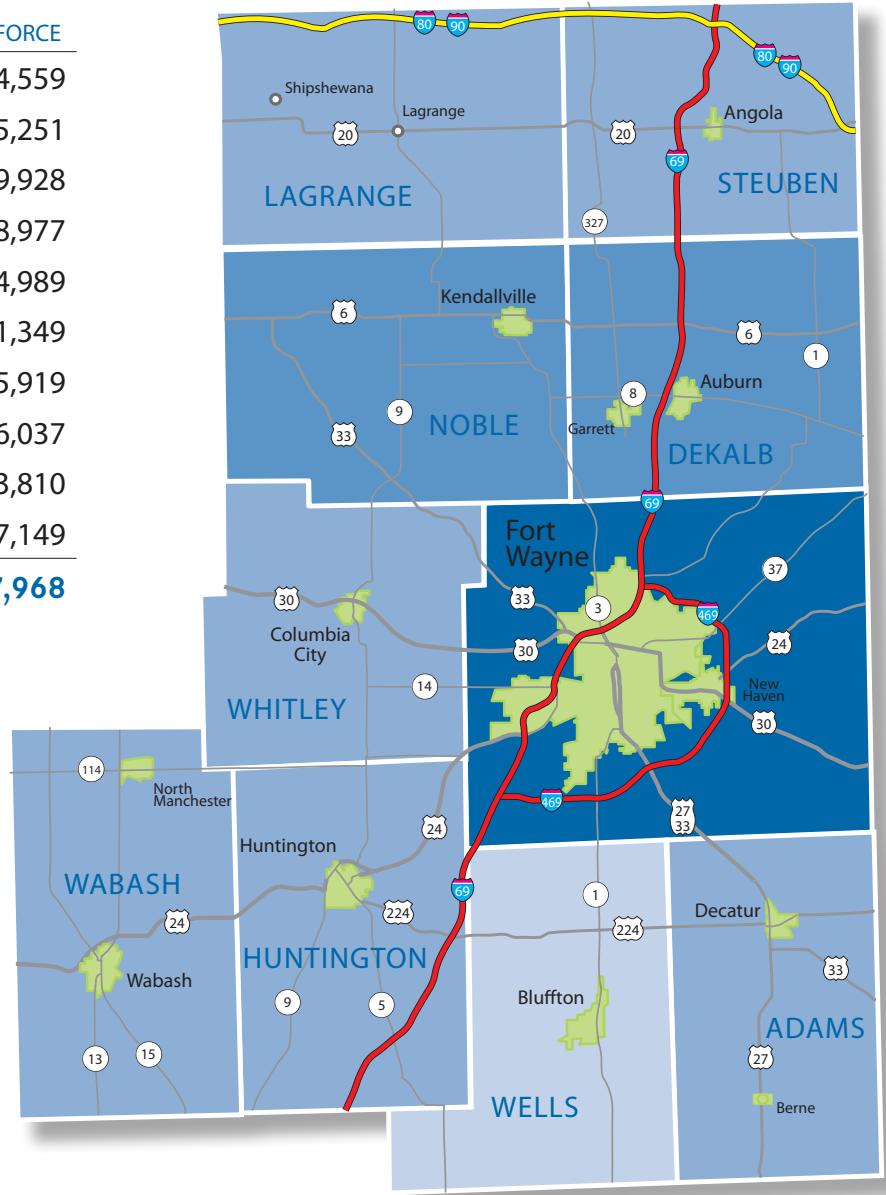

POPULATION DENSITY in Northeast Indiana

200 East Main Street, Suite 910, Fort Wayne, Indiana 46802
877.469.3469 | dale.buuck@chooseNEindiana.com | chooseNEindiana.com

POPULATION & LABOR FORCE

COUNTY	POPULATION	LABOR FORCE
Adams	34,387	14,559
Allen	355,329	175,251
DeKalb	42,223	19,928
Huntington	37,124	18,977
LaGrange	37,128	14,989
Noble	47,536	21,349
Steuben	34,185	15,919
Wabash	32,888	16,037
Wells	27,636	13,810
Whitley	33,292	17,149
TOTAL	681,728	327,968

POPULATION DENSITY KEY

- Under 30,000
- 30,000 - 39,999
- 40,000 - 49,999
- 50,000 - 74,999
- 75,000 - 400,000

Source: U.S. Census Bureau- 2010, BLS LAUS - 2010