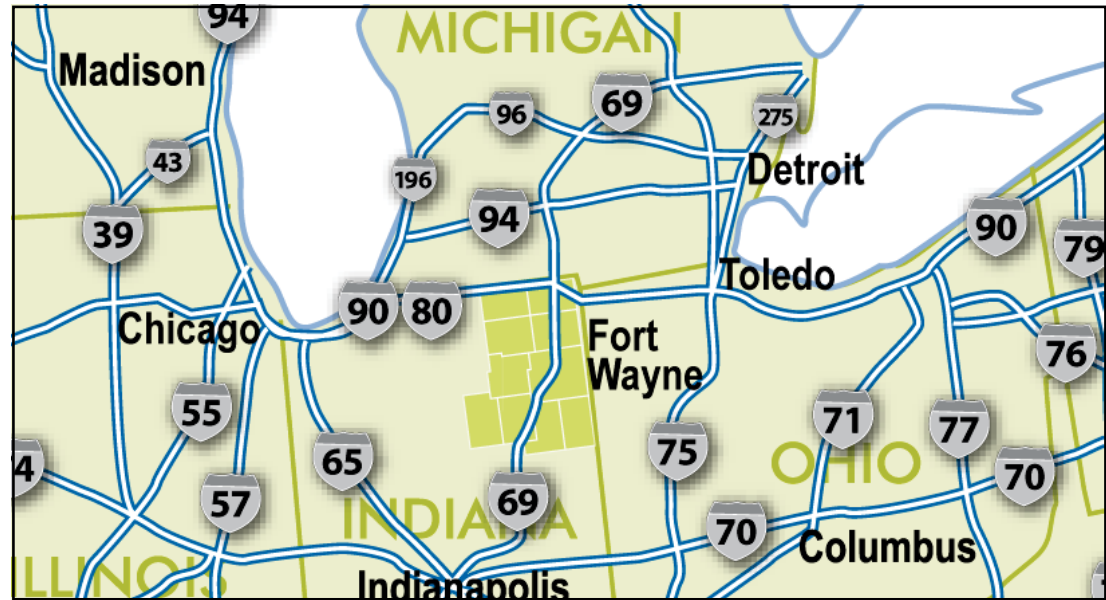

TRANSPORTATION in Northeast Indiana

200 East Main Street, Suite 910, Fort Wayne, Indiana 46802
877.469.3469 | dale@NEIRP.com | chooseNEindiana.com

INDIANA RAILROADS AND ABBREVIATIONS

- CAPA City of Auburn Port Authority
- CFER Chicago, Ft. Wayne & Eastern RR
- CSX CSX Transportation Inc
- INE Indiana Northeastern Railroad
- KTR Kendallville Terminal Railway
- MW Maumee & Western Railroad
- NS Norfolk Southern
- WC Wabash Central Railroad

TRANSPORTATION MAP LEGEND

- Railroad
- US Interstate
- US Road
- State Road
- Airport