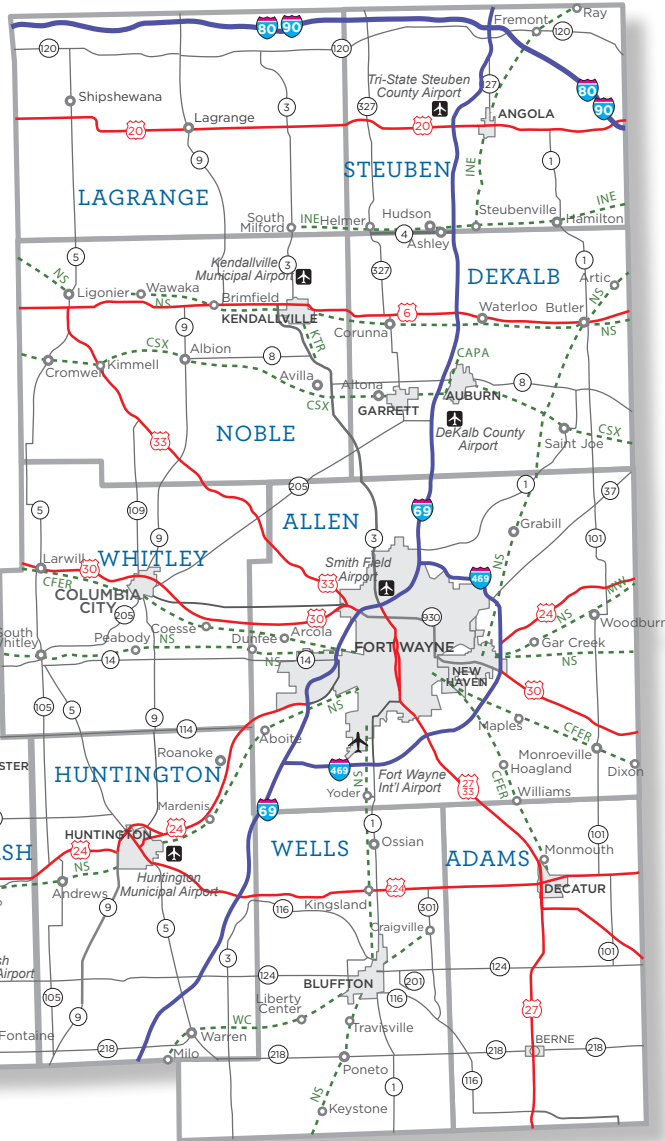

TRANSPORTATION in Northeast Indiana

200 East Main Street, Suite 910, Fort Wayne, Indiana 46802
877.469.3469 | dale@NEIRP.com | chooseNEindiana.com

INDIANA RAILROADS AND ABBREVIATIONS

- CAPA City of Auburn Port Authority
- CFER Chicago, Ft. Wayne & Eastern RR
- CSX CSX Transportation Inc
- INE Indiana Northeastern Railroad
- KTR Kendallville Terminal Railway
- MW Maumee & Western Railroad
- NS Norfolk Southern
- WC Wabash Central Railroad

TRANSPORTATION MAP LEGEND

- Railroad
- US Interstate
- US Road
- State Road
- Airport