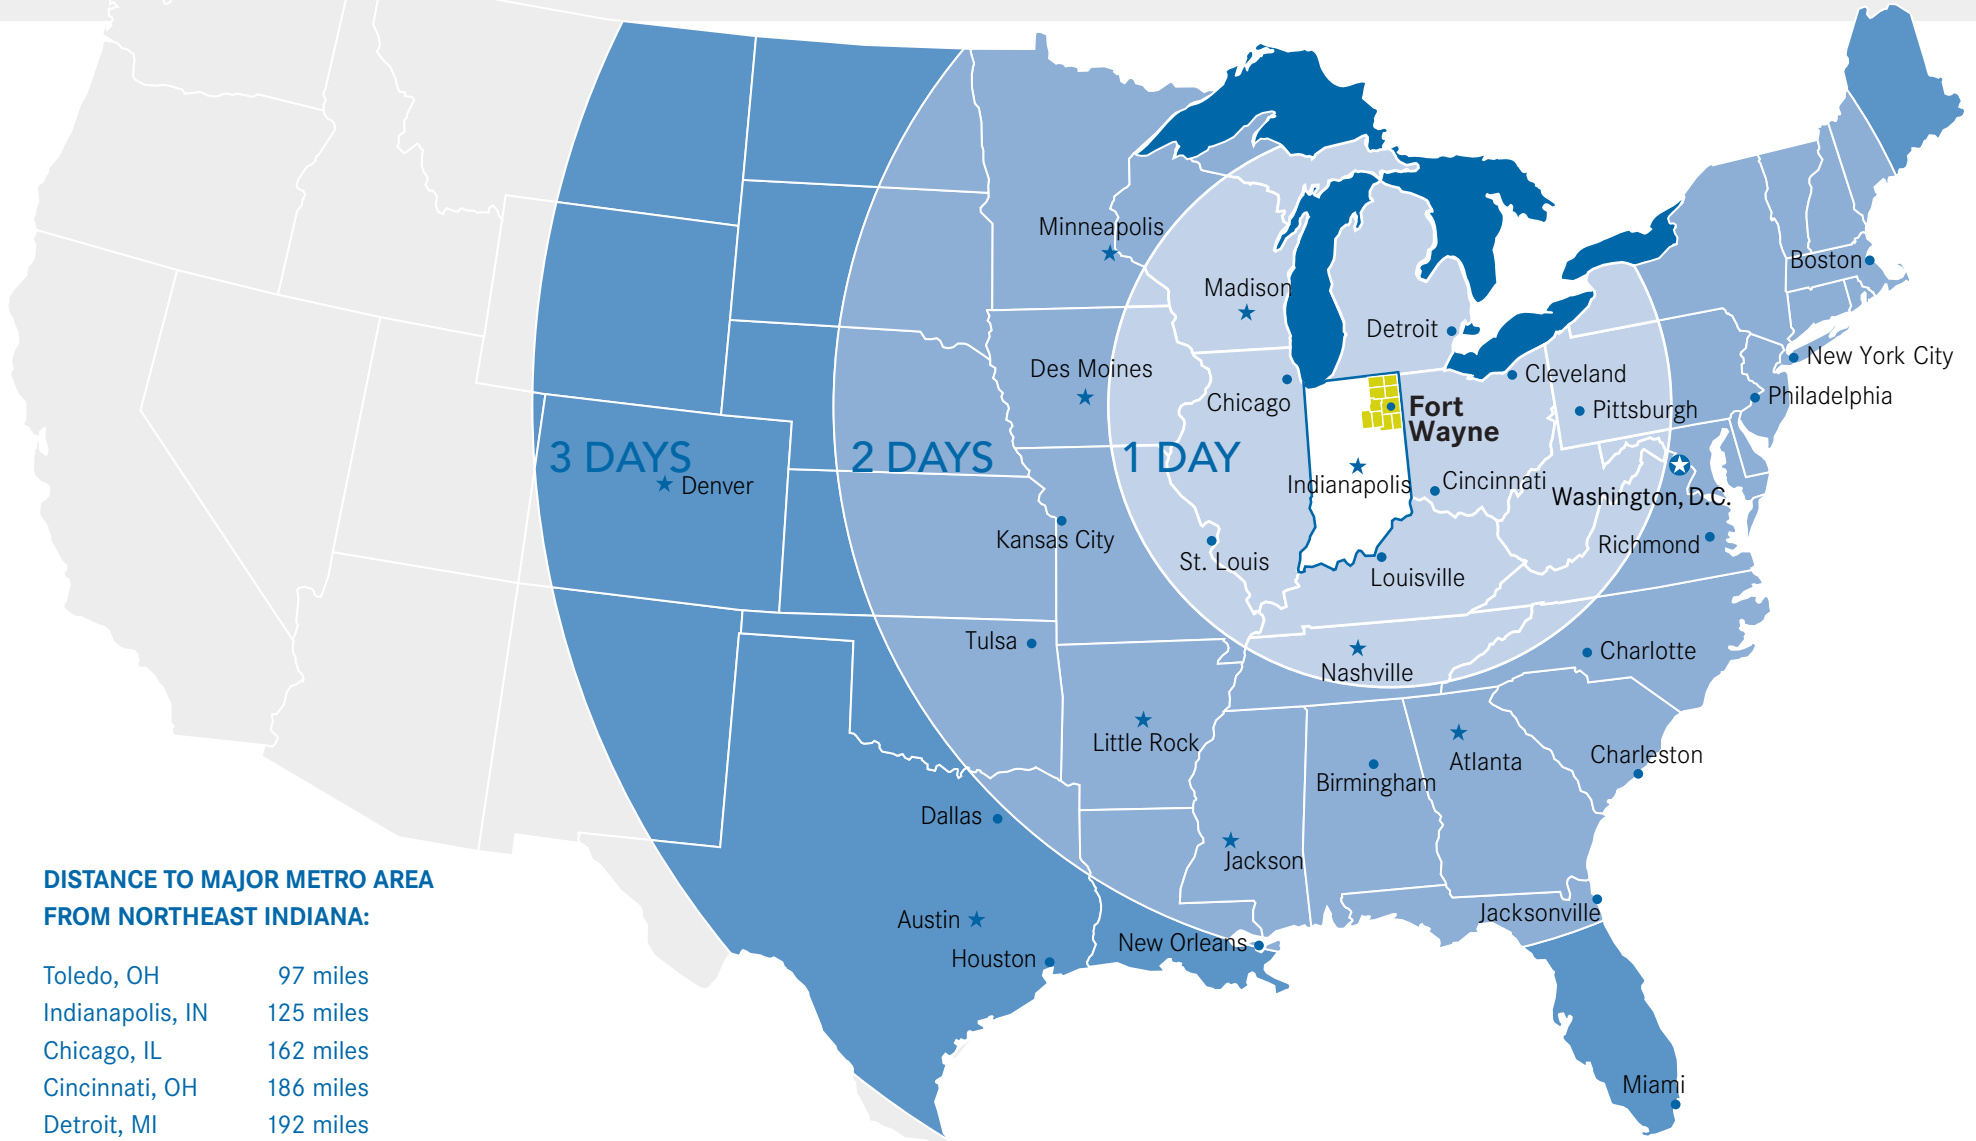

DRIVE TIME RINGS

from Northeast Indiana

300 East Main Street, Suite 210, Fort Wayne, Indiana 46802

260.469.3469 | dbarber@chooseNEindiana.com | chooseNEindiana.com

DISTANCE TO MAJOR METRO AREA FROM NORTHEAST INDIANA:

Toledo, OH	97 miles
Indianapolis, IN	125 miles
Chicago, IL	162 miles
Cincinnati, OH	186 miles
Detroit, MI	192 miles
Cleveland, OH	203 miles
Pittsburgh, PA	317 miles
St. Louis, MO	370 miles
New York, NY	644 miles

DRIVE TIME MILEAGE

1 Day = 450 miles
2 Days = 900 miles
3 Days = 1350 miles

NORTHEAST  INDIANA
Regional Partnership

Adams | Allen | DeKalb | Huntington | LaGrange | Noble | Steuben | Wabash | Wells | Whitley