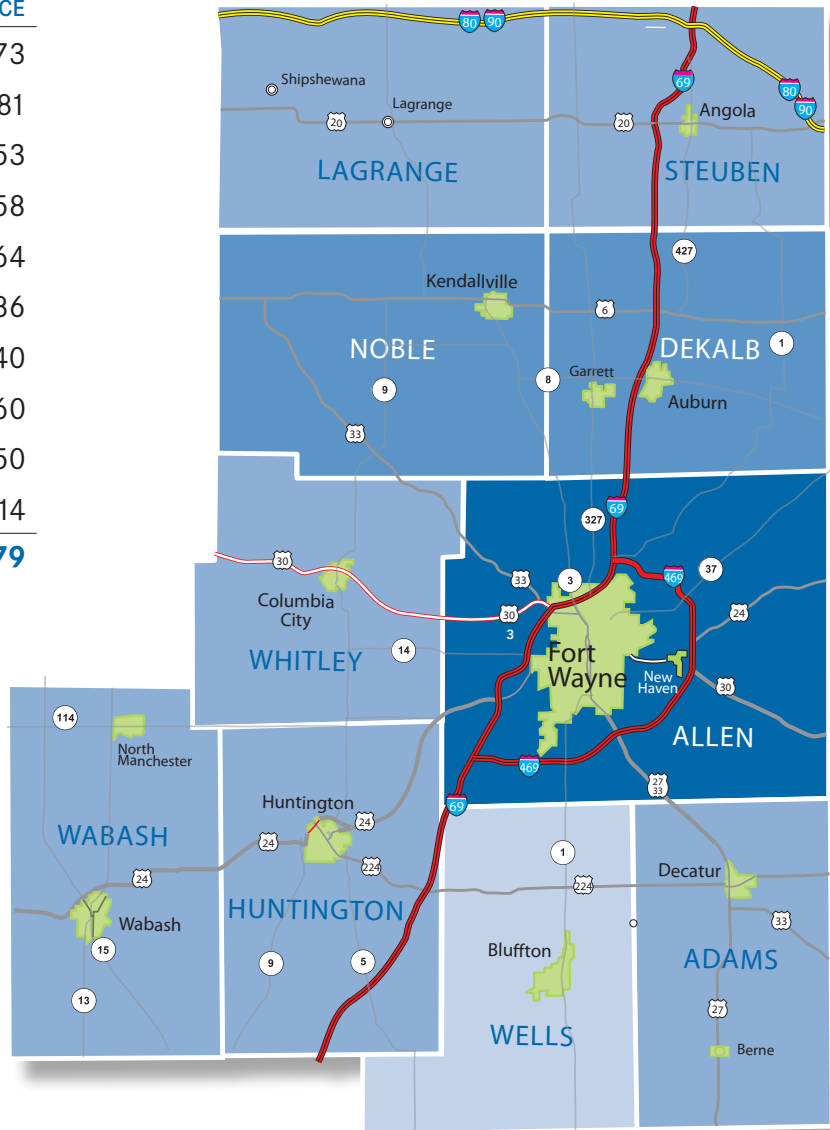

POPULATION DENSITY in Northeast Indiana

300 East Main Street, Suite 210, Fort Wayne, Indiana 46802
877.469.3469 | dbarber@chooseNEindiana.com | chooseNEindiana.com

POPULATION & LABOR FORCE

COUNTY	POPULATION	LABOR FORCE
Adams	33,985	16,273
Allen	350,523	181,181
DeKalb	41,884	20,953
Huntington	37,570	20,258
LaGrange	37,172	17,264
Noble	47,601	23,486
Steuben	33,368	16,540
Wabash	32,706	17,160
Wells	27,963	14,750
Whitley	32,667	17,914
TOTAL	675,440	345,779

POPULATION DENSITY KEY

- Under 30,000
- 30,000 - 39,999
- 40,000 - 49,999
- 50,000 - 74,999
- 75,000 - 400,000

Source: U.S. Census Bureau, BLS LAUS - 2008