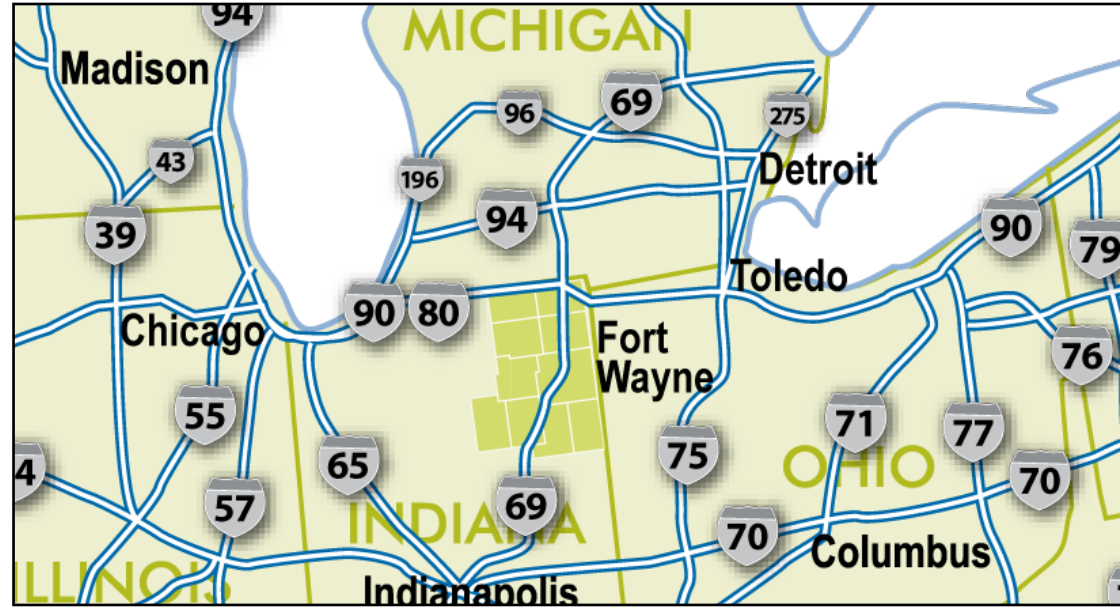

TRANSPORTATION in Northeast Indiana

300 East Main Street, Suite 210, Fort Wayne, Indiana 46802
 877.469.3469 | dale.buuck@chooseNEindiana.com | chooseNEindiana.com

INDIANA RAILROADS AND ABBREVIATIONS

- CAPA City of Auburn Port Authority
- CFER Chicago, Ft. Wayne & Eastern RR
- CSX CSX Transportation Inc
- INE Indiana Northeastern Railroad
- KTR Kendallville Terminal Railway
- MW Maumee & Western Railroad
- NS Norfolk Southern
- WC Wabash Central Railroad

TRANSPORTATION MAP LEGEND

- Railroad
- US Interstate
- US Road
- State Road
- Airport