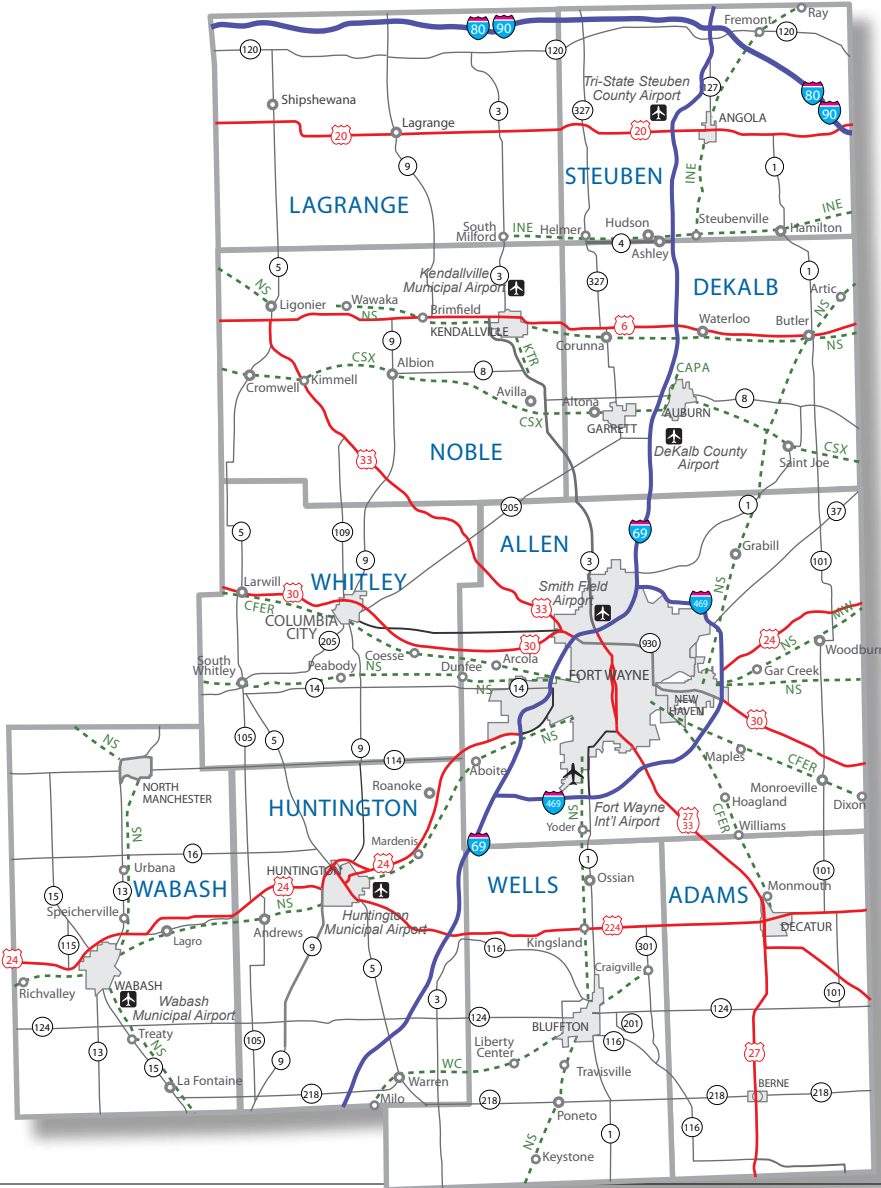

TRANSPORTATION in Northeast Indiana

300 East Main Street, Suite 210, Fort Wayne, Indiana 46802
 877.469.3469 | dale.buuck@chooseNEindiana.com | chooseNEindiana.com

INDIANA RAILROADS AND ABBREVIATIONS

- CAPA City of Auburn Port Authority
- CFER Chicago, Ft. Wayne & Eastern RR
- CSX CSX Transportation Inc
- INE Indiana Northeastern Railroad
- KTR Kendallville Terminal Railway
- MW Maumee & Western Railroad
- NS Norfolk Southern
- WC Wabash Central Railroad

TRANSPORTATION MAP LEGEND

- Railroad
- US Interstate
- US Road
- State Road
- Airport